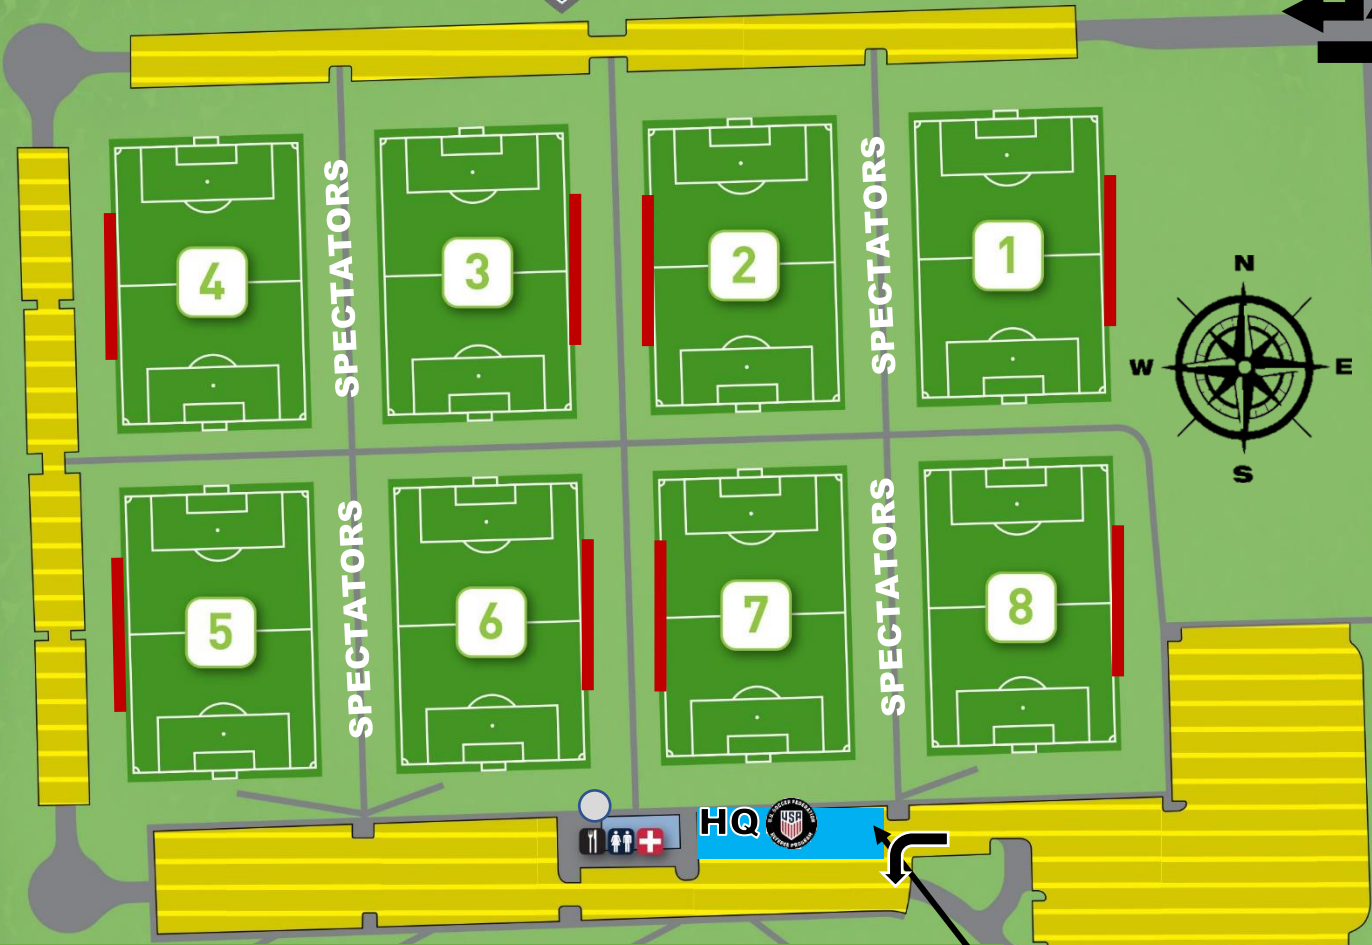

KANSAS YOUTH SOCCER

PARALLEL PKWY

90TH STREET

STATE AVE.

**RYAN
WEAVER**
PHOTOGRAPHY

SIMAX
SPORTS

PR PERFORMANCE REHAB
KANSAS CITY ORTHOPAEDIC INSTITUTE

ONLINE ORDER BELOW
State Cup: [CLICK HERE](#)
Presidents Cup: [CLICK HERE](#)

- NATURAL GRASS FIELD
- ARTIFICIAL TURF FIELD
- RESTROOMS
- CONCESSIONS
- FIRST AID
- PARKING
- BUILDING
- TEAMS ONLY

1500 N 90th STREET, KANSAS CITY, KS 66112